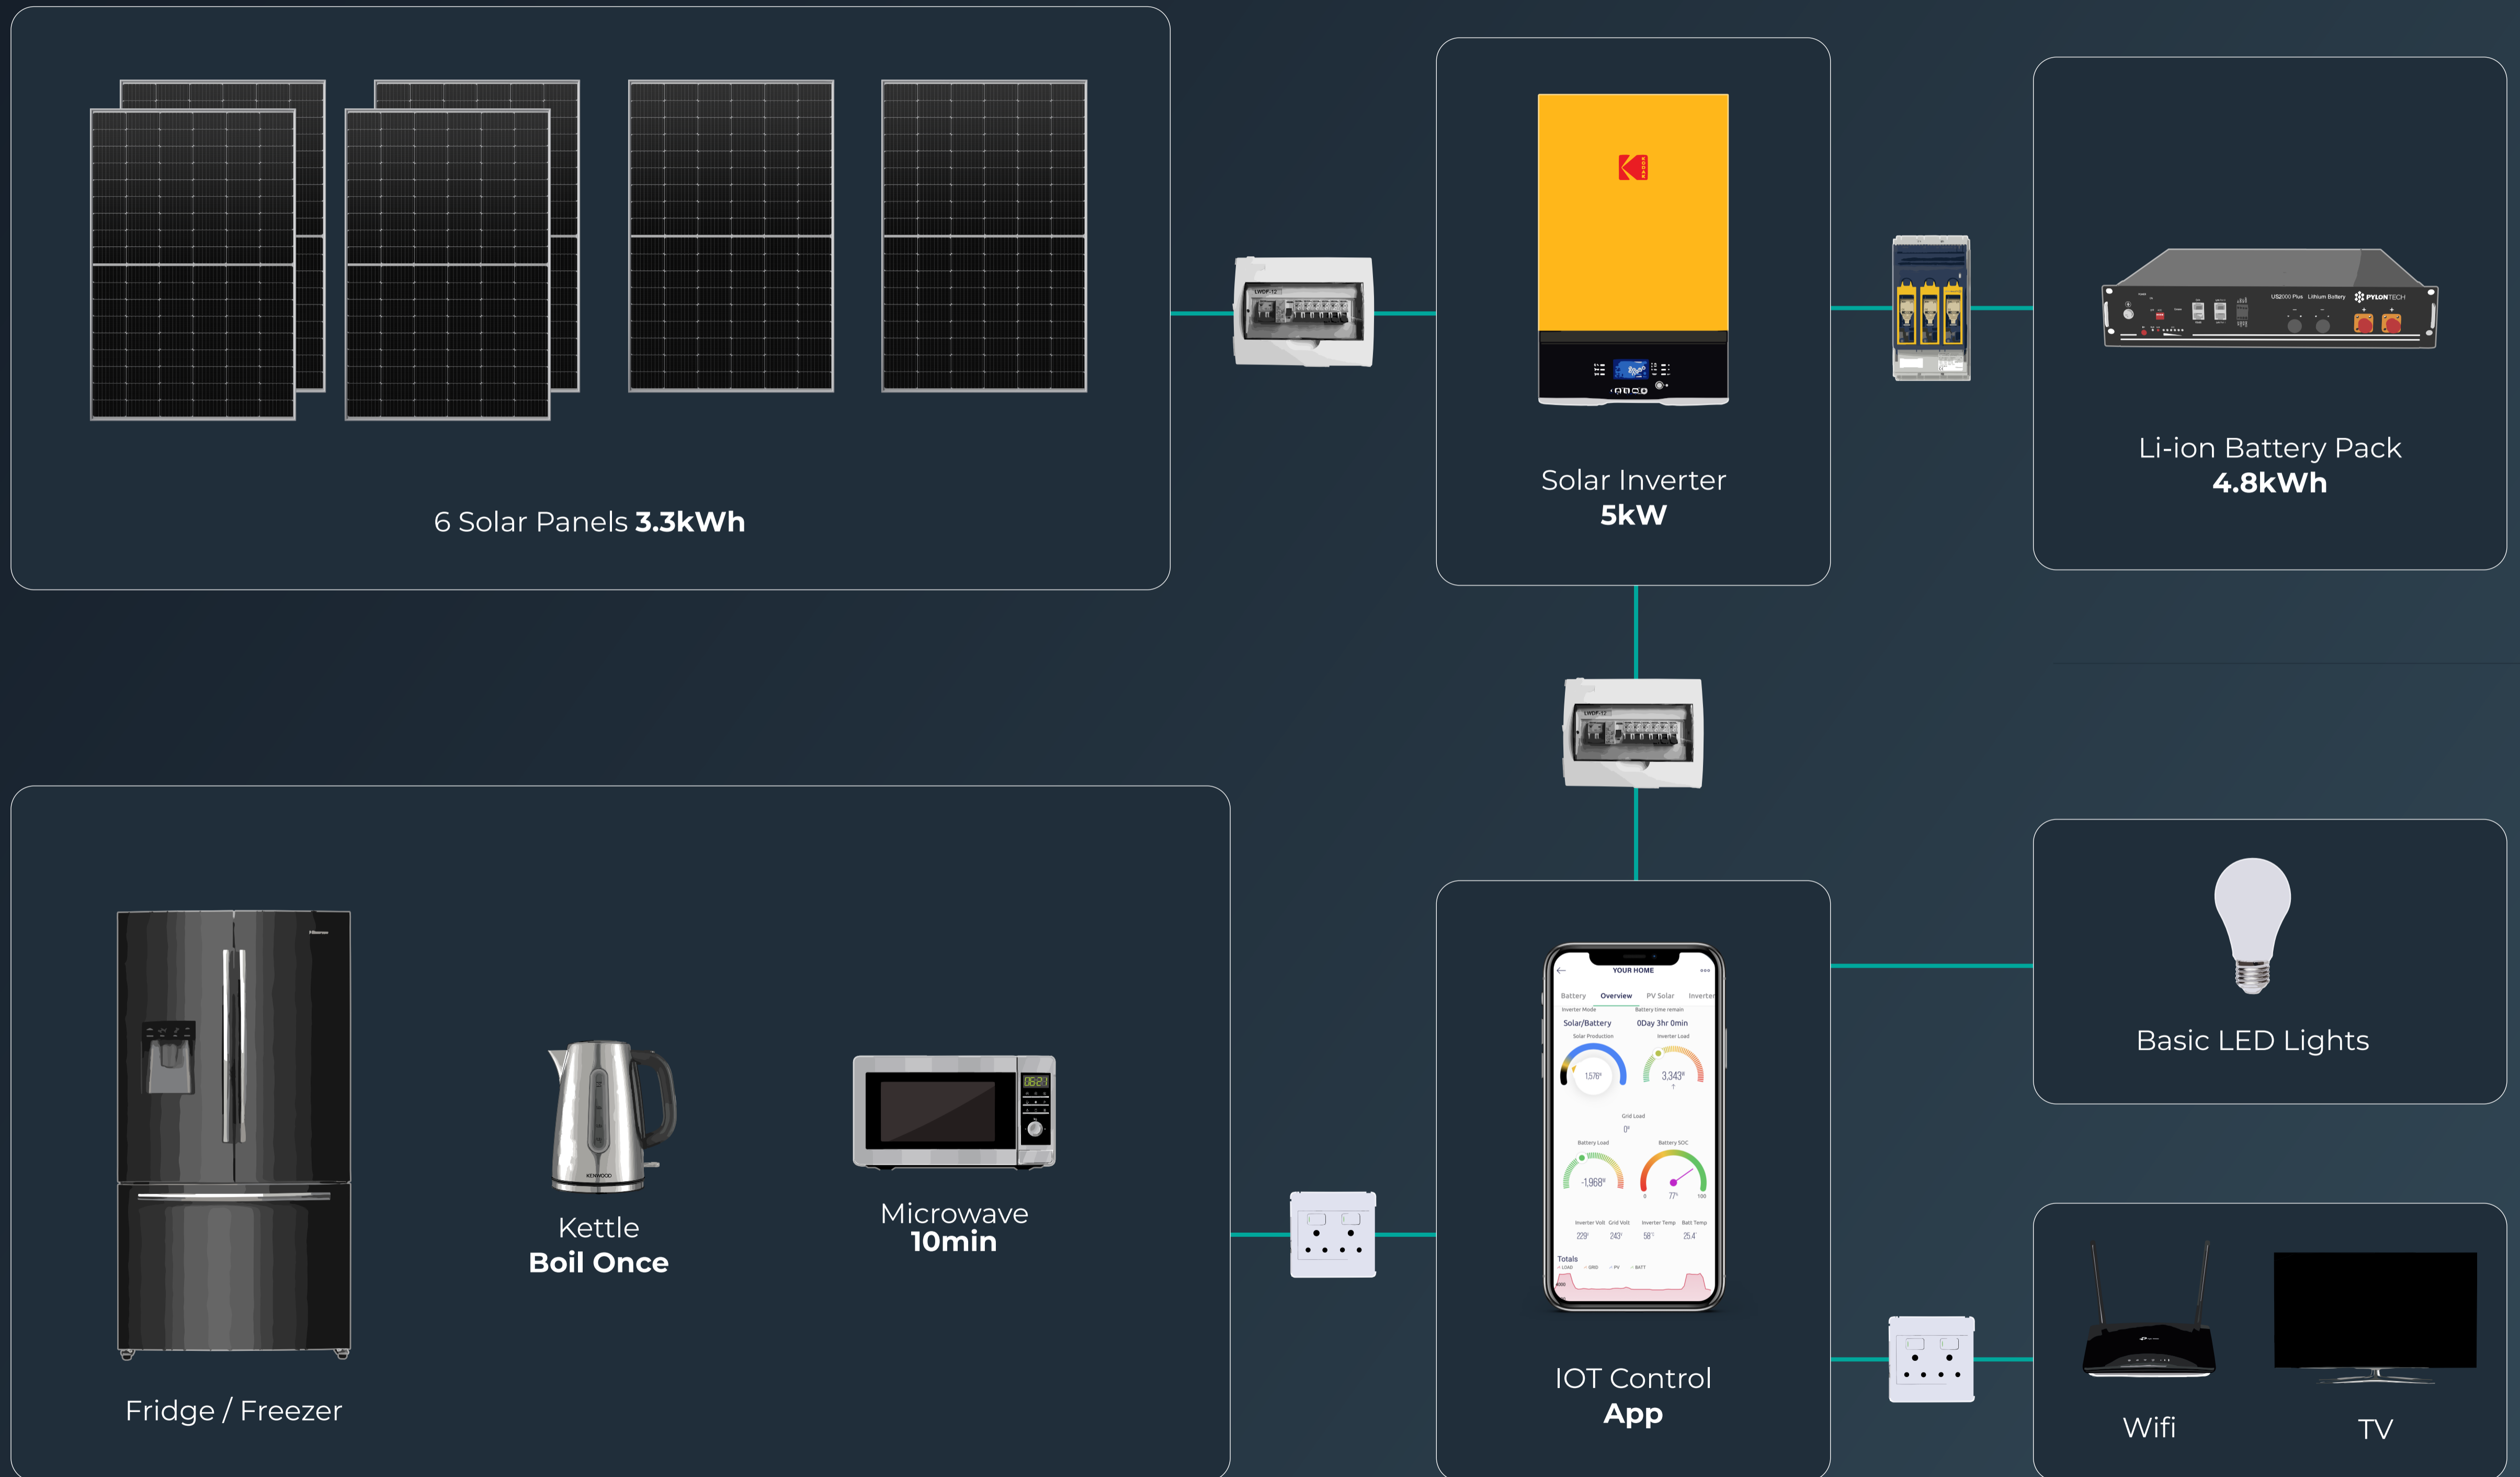

Base Package

During Load Shedding Stages 1-4

ENERGYSENSE

www.energysense.co.za

The numbers shown above are only estimates based on averages. This diagram is for illustration purposes and can be used to grasp an idea of how much power the "Base Solar Package" from Energy Sense puts out.