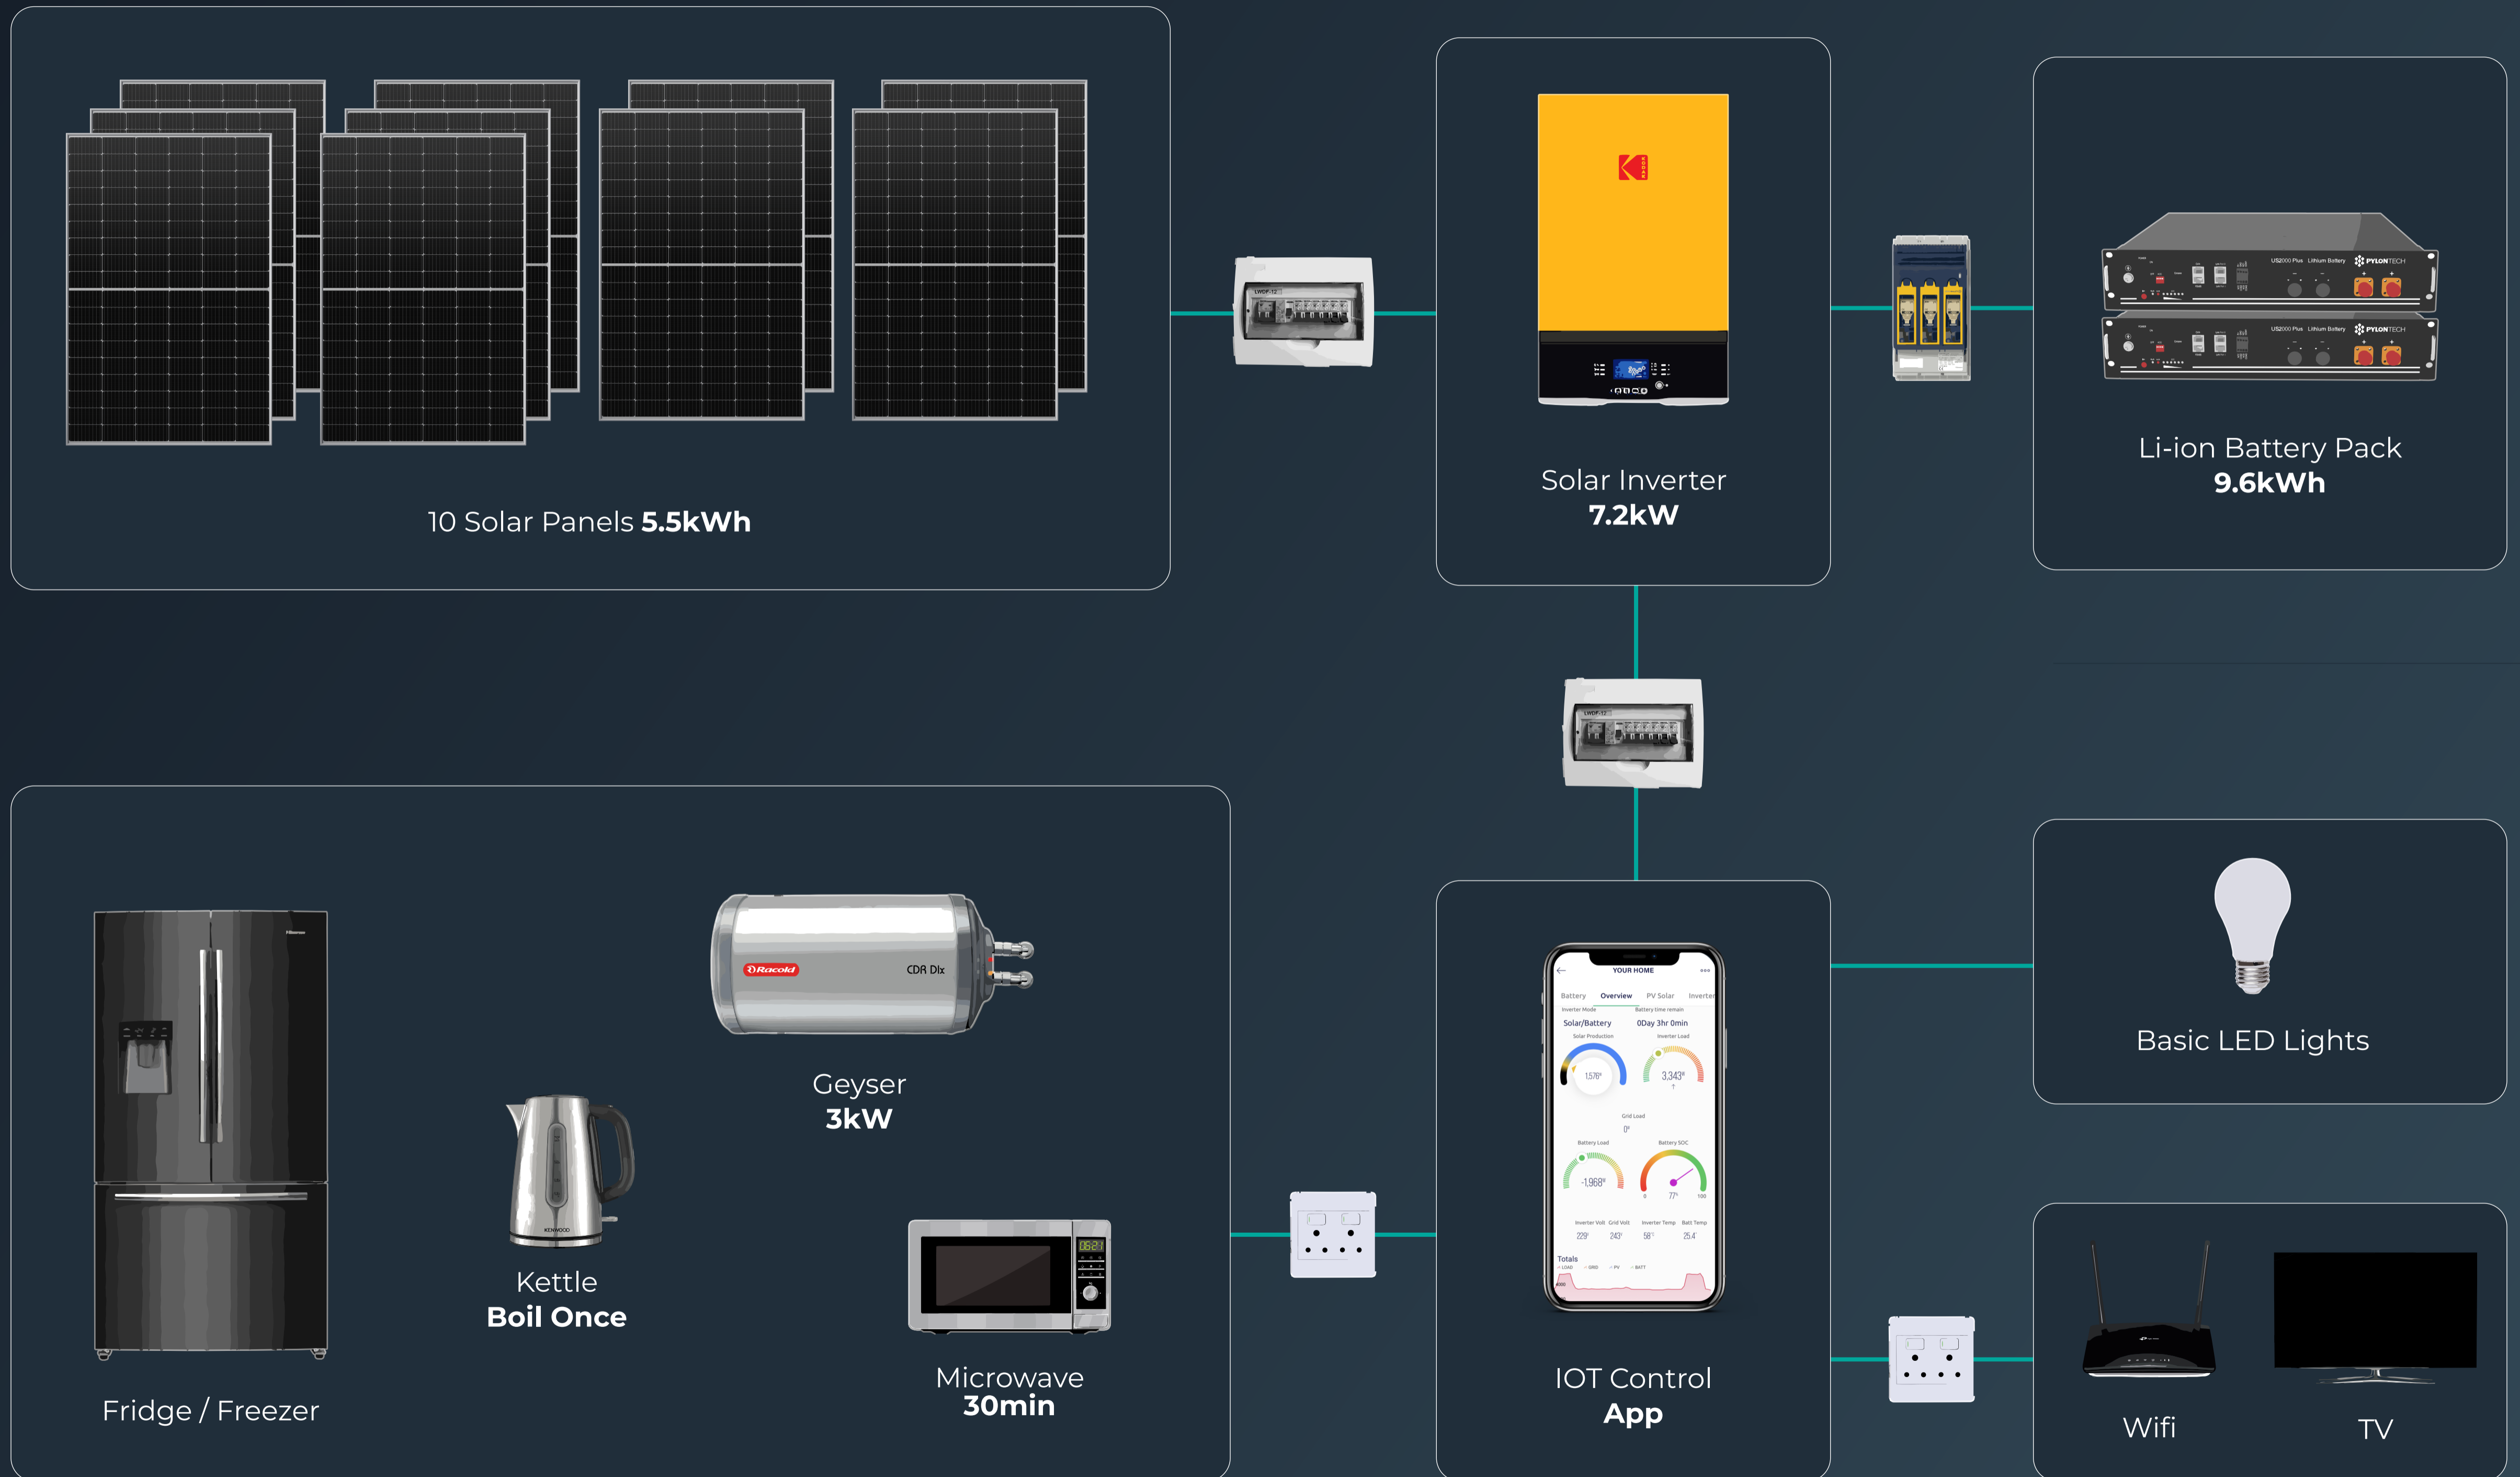

Saver Package

During Load Shedding Stages 1-6

ENERGYSENSE

www.energysense.co.za

The numbers shown above are only estimates based on averages. This diagram is for illustration purposes and can be used to grasp an idea of how much power the "Saver Solar Package" from Energy Sense puts out.